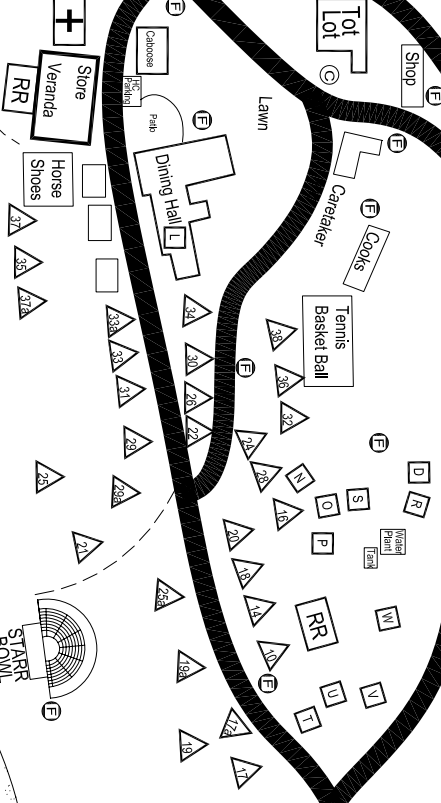

UNION PACIFIC RAILROAD

Lower Camp Electricity

Upper Camp No Electricity

Public Access Road

Public Access Road

Front Gate

High Ropes Course

To Children's Camp

Lower Ropes Course

Spanish Creek

Swimming Hole & Beach

Paul Cove Trail

Tollgate Creek

Dam

Legend

- Tents
- Cabins
- Camp Fire Corral
- Laundry Facilities
- Paths
- Restrooms
- Fire Stations
- First Aid/ Camp Nurse

Oakland Feather River Camp

in the Plumas National Forest
Operated by Camps in Common